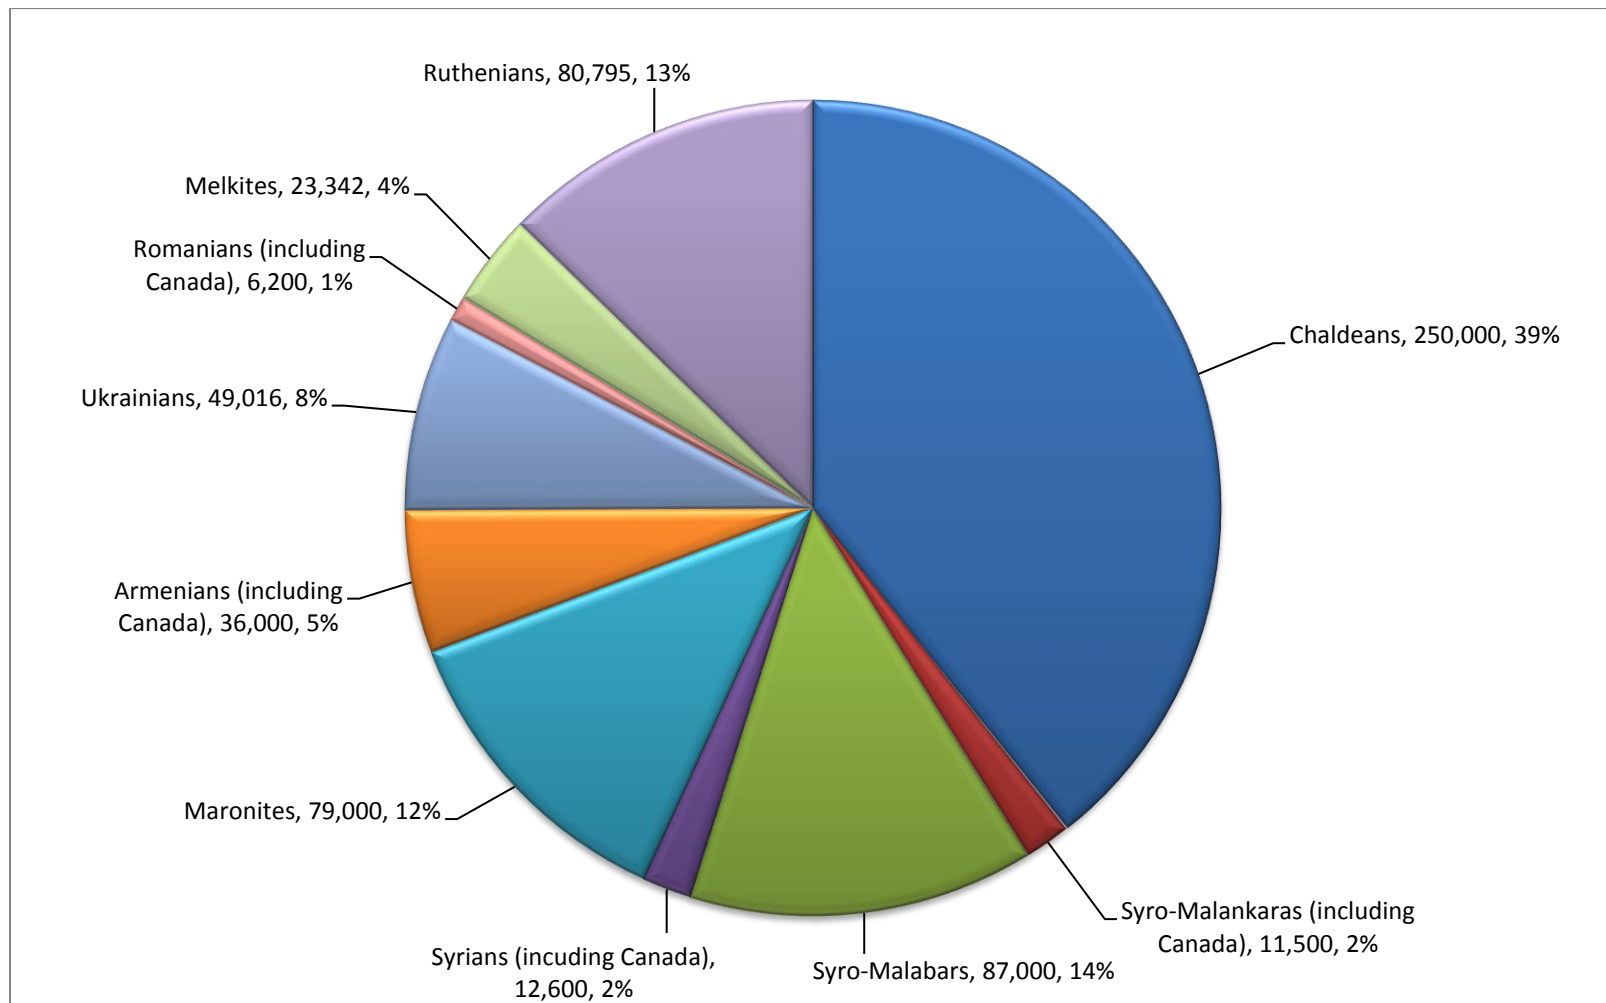

Eastern Catholic Churches in the United States 2017

Source: *Annuario Pontificio 2017*. Compiled by Ronald G. Roberson, CSP