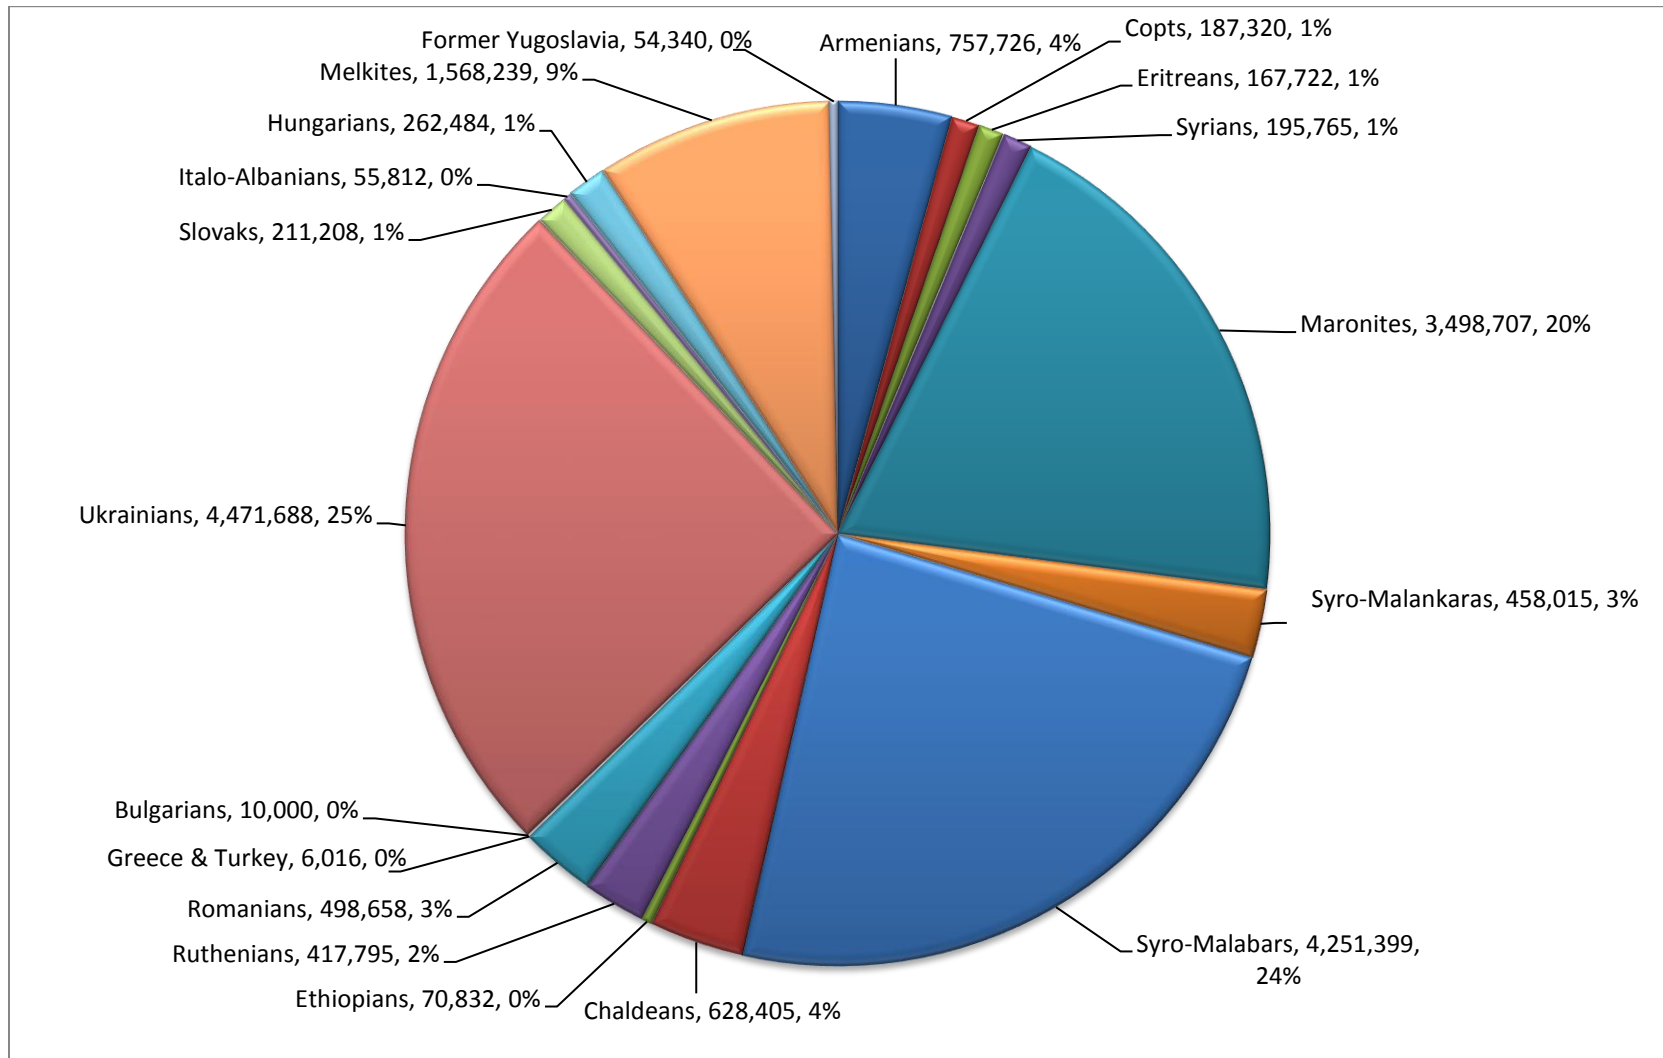

Eastern Catholic Churches Worldwide 2017

Source: *Annuario Pontificio 2017*. Compiled by Ronald G. Roberson, CSP